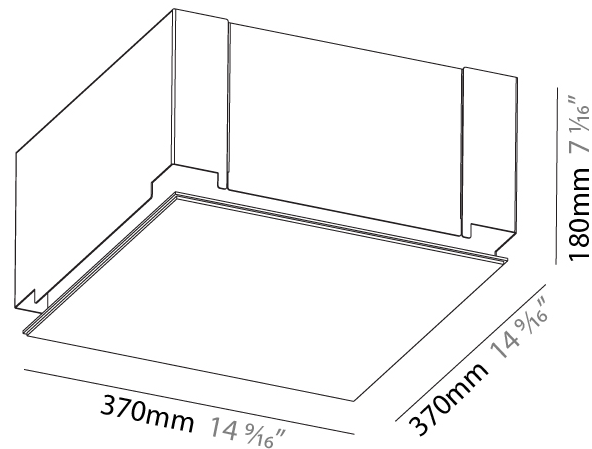

PHYSICAL

Shape: Square
Length (mm): 370
Length (in): 14 9/16
Width (mm): 370
Width (in): 14 9/16
Height (mm): 180
Height (in): 7 1/16
Ceiling Thickness (mm): 10 / 12.5 / 15 / 25 / 30
Ceiling Thickness (in): 3/8 or 1/2 or 9/16 or 1 or 1 3/16
Min. Recessing Depth (mm): 200
Min. Recessing Depth (in): 7 7/8
Light Distribution: Direct
Diffuser: PMMA - Opal
Fixture Finish: SSR / BKV / CWI / CRY / HAB / UFT / ITA / RUA / FTG / MYG / LOD / PUS / FRO / FUP / KIA / POP / BLS / SPG / MEY / GOH / GUM / CHC / COM / ABZ / JAG / OBR / MOS / ROR
Fixture Material: Extruded Aluminum / Steel
Cable Details: 405mm 15 15/16" x 405mm / 15 15/16"
Upon Request: Unique Sizes Unique Ceiling Thickness Unique Mounting Depth Spot Inserts

ELECTRICAL

Lamp Type: LED (Zhaga Standard)
Input Wattage (W): 12.4
Total Output Wattage (W): 10.8
Dimming: [Tri-Mode (Non-Dimming and Phase Dimming (120Vac only) and 0-10V Dimming)](#)
Driver Included: Yes
Driver Location: Integrated
Driver Type: Constant Current - Universal
Driver Class: Class 2
Input Voltage (V): 120 - 277
Constant Current (MA): 350

LED

[Color Temperature (°K): 3000 / 3500 / 4000](#)
Max. Delivered Lumen (lm): 1090 / 1107 / 1130
CRI: >80 CRI
Efficiency (%): 0.651
Lamp Life (hrs): 50000
Upon Request: RGB-W Tunable White Special Color Temperature CRI90

OPTICAL

RATINGS AND CERTIFICATIONS

Certified By: Certified for North American Standards
IP rating: IP20